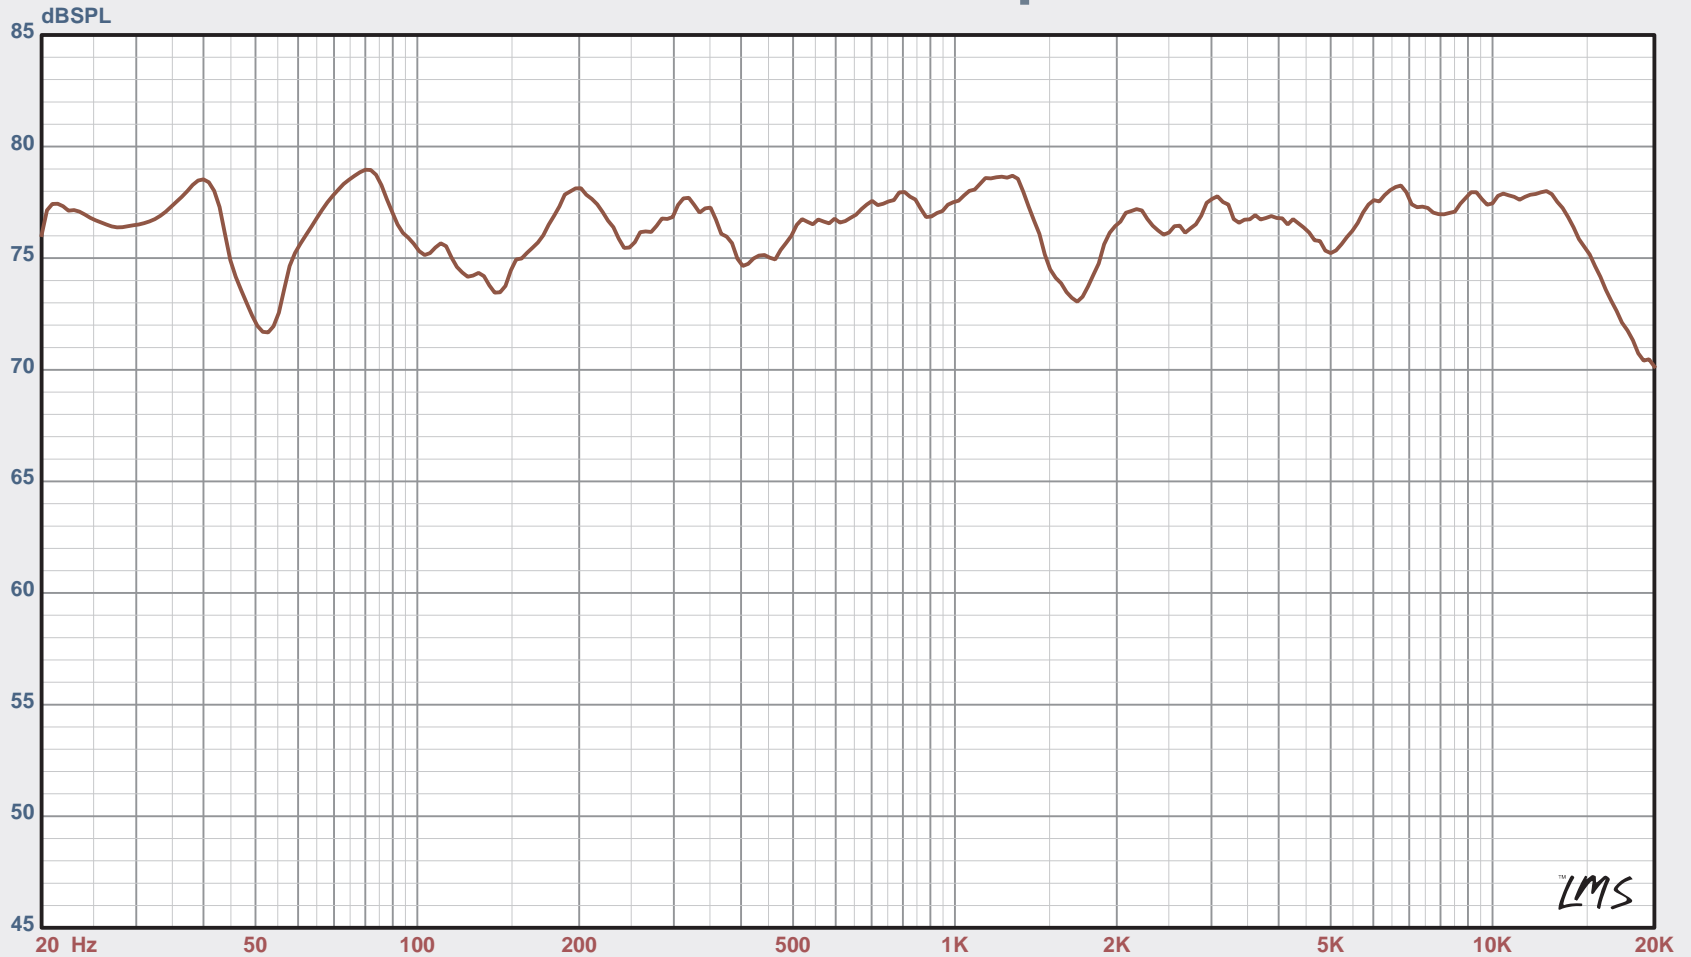

SPL vs Freq

LMS

Map

— 99: Series 5-mtm-xls

Notes

LR 2nd-order monitors: MTM-XLS cross @120Hz

Mic @Listening Pos'n: Swept sine 300 log points

With room EQ's: Smoothed 1/3 octave

Data Measured: Oct 23, 2003 Thr 3:50 pm

LMS

4.5.0.340
May/30/2003

Person: PEB
Company: BESL

Project: Series 5-mtm-xls
File: DCX2496 Indy DIY 2003.lib

Dec 3, 2003
Wed 8:33 am

LINEAR X
S Y S T E M S